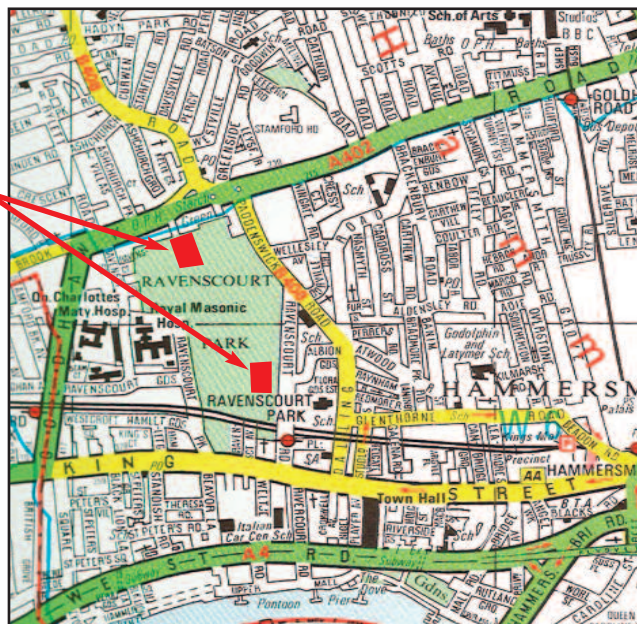

To book Junior Camps, Junior Courses, Adult Courses or private lessons.
please call Andy on: 07824 163326 • andy@ravenscourtparktennis.com